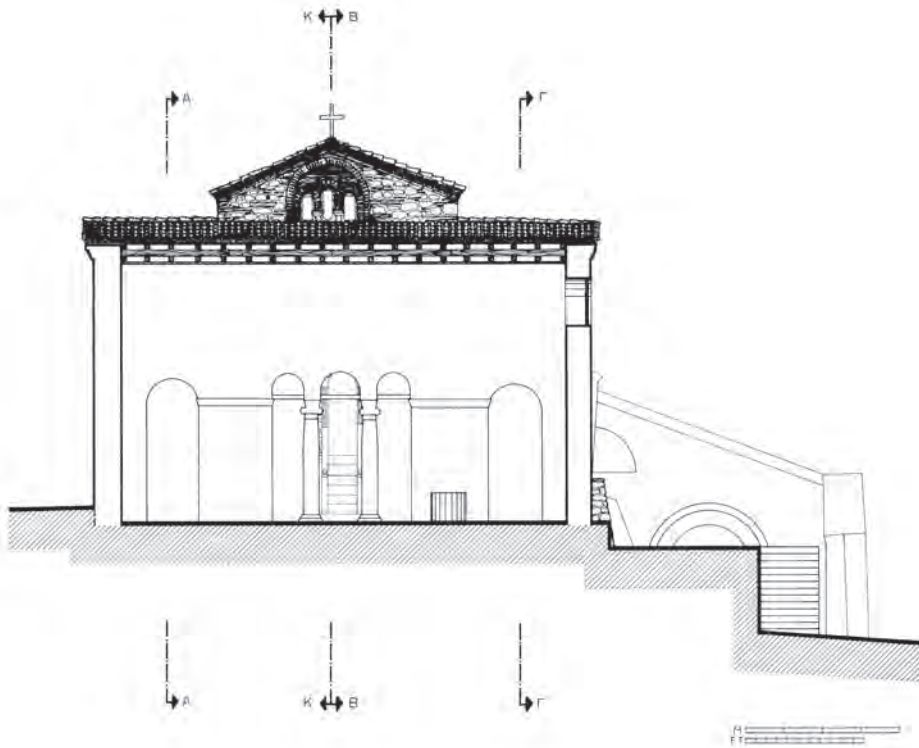

Fig. 13 Basilica of Dormition, Kalampaka, Thessaly, Western half of the north facade, with apparent construction phases

Fig. 14 Basilica of Dormition, Kalampaka, Thessaly, Latitudinal section looking towards the Bema

Fig. 15 Basilica of Dormition, Kalampaka, Thessaly, The synthronon

Fig. 16 Basilica of Dormition, Kalampaka, Thessaly, Post of the middle Byzantine templon behind the wooden iconostasis

Fig. 17 Basilica of Dormition, Kalampaka, Thessaly, South wall of the Holy Bema where the joint can be distinguished

Fig. 17a Basilica of Dormition, Kalampaka, Thessaly, The crypt of the Diakonikon, Detail

Fig. 18 Basilica of Dormition, Kalampaka, Thessaly, The roof over the crypt

Fig. 19 Basilica of Dormition, Kalampaka, Thessaly, Latitudinal section looking west

Fig. 20 Basilica of Dormition, Kalampaka, Thessaly, The central aisle, view of the tribelon

Fig. 21 Basilica of Dormition, Kalampaka, Thessaly, View of the eastern arcade of the north aisle from the nave