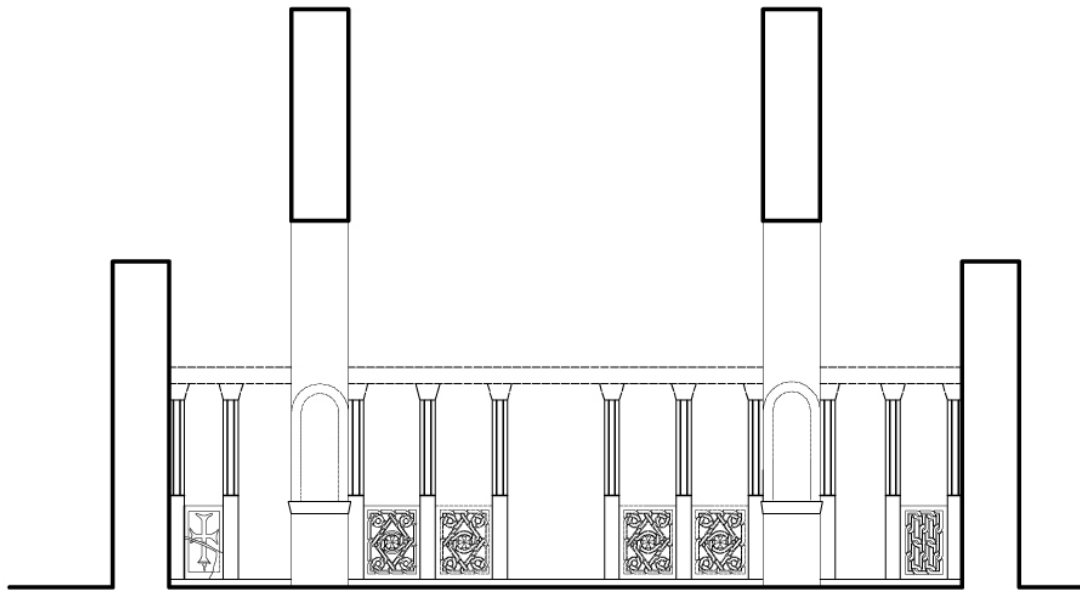

Fig. 30 Basilica of Dormition, Kalampaka, Thessaly, West elevation of the ciborium

Fig. 31–32 Basilica of Dormition, Kalampaka, Thessaly, Drawings of the ambo

Fig. 33 Basilica of Dormition, Kalampaka, Thessaly, The parapet of the original ambo

Fig. 34 Basilica of Dormition, Kalampaka, Thessaly, The parapet of the ambo with the marble slabs from the original middle Byzantine templon

Fig. 35 Basilica of Dormition, Kalampaka, Thessaly, Proposal for a reconstruction of the middle Byzantine templon

Fig. 36 Basilica of Dormition, Kalampaka, Thessaly, The building phases