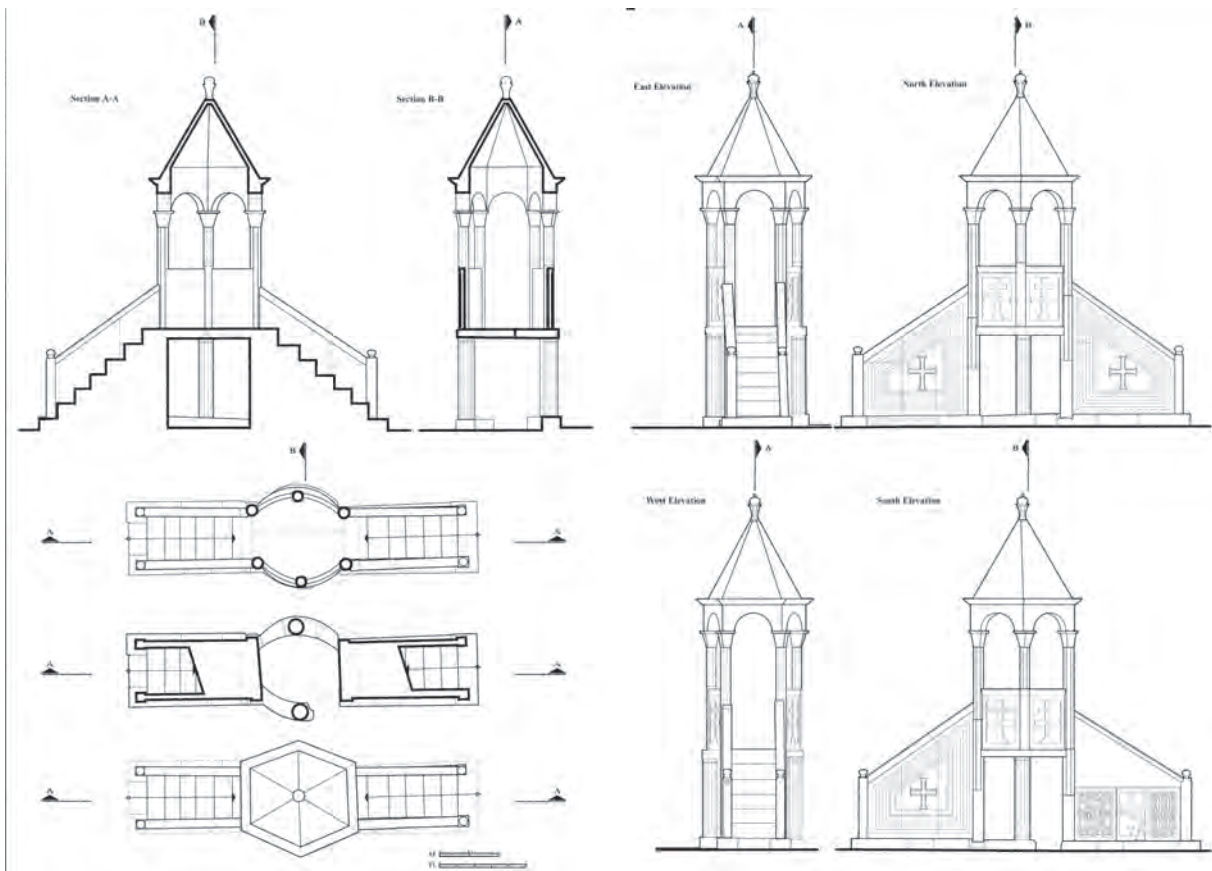

Fig. 27 Basilica of Dormition, Kalampanka, Thessaly, The marble revetment slab (podea) of the southern proscynetarium

Fig. 28 Basilica of Dormition, Kalampanka, Thessaly, Drawings of the ciborium

Fig. 29 Basilica of Dormition, Kalampaka, Thessaly, Side elevation of the ciborium

Fig. 30 Basilica of Dormition, Kalampaka, Thessaly, West elevation of the ciborium

Fig. 31–32 Basilica of Dormition, Kalampaka, Thessaly, Drawings of the ambo

Fig. 33 Basilica of Dormition, Kalampaka, Thessaly, The parapet of the original ambo

Fig. 36 Basilica of Dormition, Kalampaka, Thessaly, The building phases