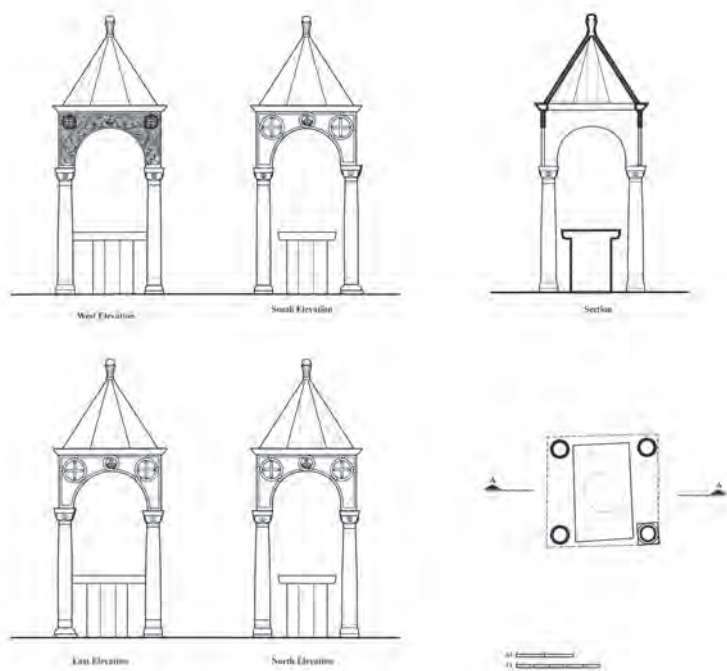

Fig. 22 Basilica of Dormition, Kalampaka, Thessaly, Base of the southeast column

Fig. 23 Basilica of Dormition,
Kalampaka, Thessaly,
Capitals of the tribelon

Fig. 24 Basilica of Dormition,
Kalampaka, Thessaly,
Latitudinal section with the ambo

Fig. 25 Basilica of Dormition,
Kalampaka, Thessaly,
View inside the roof, at the back the
paintings of the western wall

Fig. 26 Basilica of Dormition, Kalampanka, Thessaly, Western entrance to the main naos

Fig. 27 Basilica of Dormition, Kalampanka, Thessaly, The marble revetment slab (podea) of the southern proscynetarium

Fig. 28 Basilica of Dormition, Kalampanka, Thessaly, Drawings of the ciborium

Fig. 29 Basilica of Dormition, Kalampaka, Thessaly, Side elevation of the ciborium

Fig. 30 Basilica of Dormition, Kalampaka, Thessaly, West elevation of the ciborium

Fig. 31–32 Basilica of Dormition, Kalampaka, Thessaly, Drawings of the ambo

Fig. 33 Basilica of Dormition, Kalampaka, Thessaly, The parapet of the original ambo